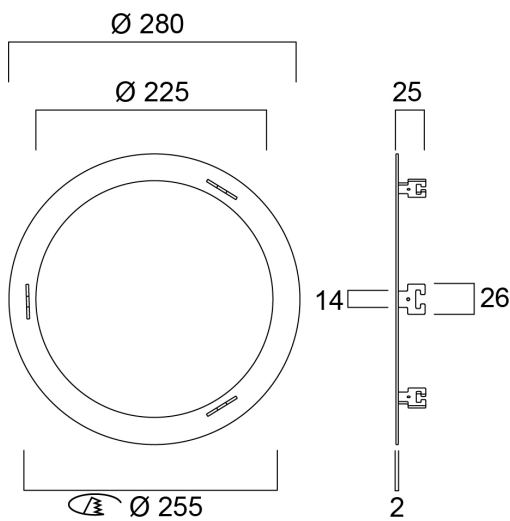

Adapting Ring RAL9010 225/255-270/280

Item No: 0030464

SYLVANIA

PRO

Adapting ring is suitable for the fixture of 225mm cut out. When put together, it can be used in a new cut out of 255mm- max 270mm. Outer ring of 280mm dia. RAL9010.

Technical Assets

Dimensions (mm)

Photometrics

Adapting Ring RAL9010 225/255-270/280

Item No: 0030464

General data

Product name	Adapting Ring RAL9010 225/255-270/280
Technology	Accessory
Type of accessory	Other
Mount	Ceiling recessed mounting
General application	Education, Hospitality, Office, Retail
ETIM Class	EC002557
E-number FI	4278415
Warranty	3 years

Packaging

Product EAN number	5410288304649
Packaging single length / height (cm)	29.7
Packaging single width (cm)	4.5
Packaging single depth (cm)	29.2
DUN14 (inner)	15410288304646
Units per outer package	20
Packaging outer length / height (cm)	61.0
Packaging outer width (cm)	24.5
Packaging outer depth (cm)	60.5

Physical data

Housing colour	RAL 9010 - Pure white
IP rating	IP20
IK rating	IK02
Weight (kg)	0.374