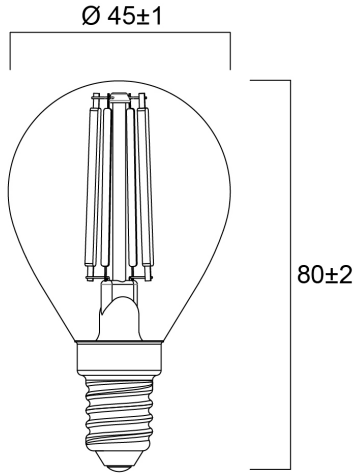

Product Overview

Product name	ToLEDo RT Ball V5 ST 806LM 827 E14 SL
Technology	LED
Watt (Rated) (W)	6
Cap/Base	E14
Fixture rating	Open
E-number FI	4740955
Colour temperature (K)	2700
CRI (Ra)	80
Colour Variation Initial (SDCM)	6
Photobiological Risk Group	RG1
Wattage (W)	6
Product EAN number	5410288295381
Warranty	3 years

Technical drawings

Data table

GENERAL DATA

Product name	ToLEDo RT Ball V5 ST 806LM 827 E14 SL
Technology	LED
Watt (Rated) (W)	6
Cap/Base	E14
Fixture rating	Open
Operating temperature range (°C)	-20°C...+40°C
Performance ambient temperature Tq (°C)	25
E-number FI	4740955
Warranty	3 years

OPTICAL DATA

Luminous flux (Rated) (lm)	806
----------------------------	-----

ToLEDo RT Ball V5 ST 806LM 827 E14 SL 0029538

Colour temperature (K)	2700
CRI (Ra)	80
Colour Variation Initial (SDCM)	6
Photobiological Risk Group	RG1
Lumen maintenance at end of nominal life (%)	70

LIFETIME DATA

Lifespan L70 B50	15000
Average life (Rated) (h)	15000

PHYSICAL DATA

Nominal Product Length (mm)	80
Nominal Product Diameter (mm)	45
Weight (kg)	0.014

PACKAGING

Single packaging type	Carton
Product EAN number	5410288295381
Packaging single width (cm)	5.0
Packaging single depth (cm)	9.5
DUN14 (outer)	15410288295388
Packaging outer length / height (cm)	15.8