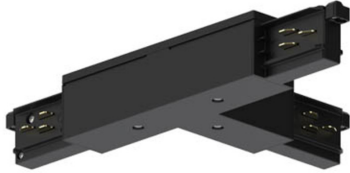

ONETRACK T-FEED CONNECTOR OUT-RIGHT BLACK 9014/B 9200734

Features

- OneTrack accessory, T-feed connector out-right, polarity ridge is in the outer side. Polycarbonate body, copper alloy contacts. Cover for recessed version supplied separately. Black. Please check the polarity diagram on selling sheet.

Product Overview

Product name	ONETRACK T-FEED CONNECTOR OUT-RIGHT BLACK 9014/B
Technology	Accessory
General application	Museums & Galleries, Office
ETIM Class	EC000101
Housing colour	Black
Warranty	5 years