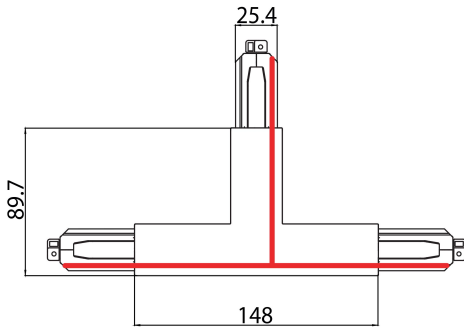

ONETRACK T-FEED CONNECTOR OUT-RIGHT BLACK 9014/B 9200734

Features

- OneTrack accessory, T-feed connector out-right, polarity ridge is in the outer side. Polycarbonate body, copper alloy contacts. Cover for recessed version supplied separately. Black. Please check the polarity diagram on selling sheet.

ONETRACK T-FEED CONNECTOR OUT-RIGHT BLACK 9014/B 9200734

Technical drawings

Data table

GENERAL DATA

Product name	ONETRACK T-FEED CONNECTOR OUT-RIGHT BLACK 9014/B
Technology	Accessory
General application	Museums & Galleries, Office
ETIM Class	EC000101
Warranty	5 years

ELECTRICAL DATA

Control gear required	No
-----------------------	----

ONETRACK T-FEED CONNECTOR OUT-RIGHT BLACK 9014/B 9200734

PHYSICAL DATA

Housing colour	Black
Nominal Product Length (mm)	148
Nominal Product Width (mm)	25.4
Nominal Product Height (mm)	89.7
Weight (kg)	0.29

PACKAGING

Single packaging type	Plastic
Packaging single length / height (cm)	30.0
Packaging single width (cm)	16.7
Packaging single depth (cm)	0.32
Units per outer package	1
Packaging outer length / height (cm)	30.0
Packaging outer width (cm)	16.7
Packaging outer depth (cm)	0.32