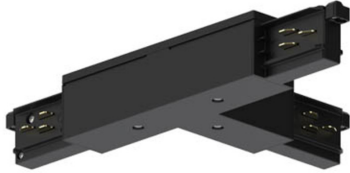

ONETRACK T-FEED CONNECTOR OUT-RIGHT BLACK 9014/B 9200734

Features

- OneTrack accessory, T-feed connector out-right, polarity ridge is in the outer side. Polycarbonate body, copper alloy contacts. Cover for recessed version supplied separately. Black. Please check the polarity diagram on selling sheet.

Product Overview

Product name	ONETRACK T-FEED CONNECTOR OUT-RIGHT BLACK 9014/B
Technology	Accessory
General application	Museums & Galleries, Office
ETIM Class	EC000101
Housing colour	Black
Warranty	5 years

ONETRACK T-FEED CONNECTOR OUT-RIGHT BLACK 9014/B 9200734

Technical drawings

Data table

GENERAL DATA

Product name	ONETRACK T-FEED CONNECTOR OUT-RIGHT BLACK 9014/B
Technology	Accessory
General application	Museums & Galleries, Office
ETIM Class	EC000101
Warranty	5 years

ELECTRICAL DATA

Control gear required	No
-----------------------	----

ONETRACK T-FEED CONNECTOR OUT-RIGHT BLACK 9014/B 9200734

PHYSICAL DATA

Housing colour	Black
Nominal Product Length (mm)	148
Nominal Product Width (mm)	25.4
Nominal Product Height (mm)	89.7
Weight (kg)	0.29