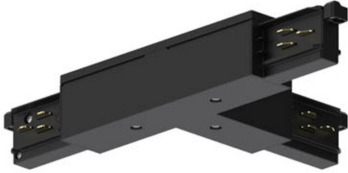

## ONETRACK T-FEED CONNECTOR OUT-RIGHT WHITE 9014/W 9200733

### Features

- OneTrack accessory, T-feed connector out-right, polarity ridge is in the outer side. Polycarbonate body, copper alloy contacts. Cover for recessed version supplied separately. White. Please check the polarity diagram on selling sheet.

### Product Overview

Product name	ONETRACK T-FEED CONNECTOR OUT-RIGHT WHITE 9014/W
Technology	Accessory
General application	Museums & Galleries, Office
ETIM Class	EC000101
Housing colour	White
Warranty	5 years