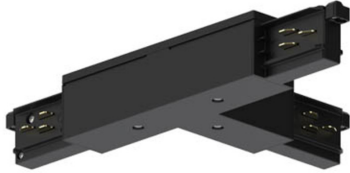

ONETRACK T-FEED CONNECTOR OUT-RIGHT WHITE 9014/W 9200733

Features

- OneTrack accessory, T-feed connector out-right, polarity ridge is in the outer side. Polycarbonate body, copper alloy contacts. Cover for recessed version supplied separately. White. Please check the polarity diagram on selling sheet.

Product Overview

Product name	ONETRACK T-FEED CONNECTOR OUT-RIGHT WHITE 9014/W
Technology	Accessory
General application	Museums & Galleries, Office
ETIM Class	EC000101
Housing colour	White
Warranty	5 years

ONETRACK T-FEED CONNECTOR OUT-RIGHT WHITE 9014/W 9200733

Technical drawings

Data table

GENERAL DATA

Product name	ONETRACK T-FEED CONNECTOR OUT-RIGHT WHITE 9014/W
Technology	Accessory
General application	Museums & Galleries, Office
ETIM Class	EC000101
Warranty	5 years

ELECTRICAL DATA

Control gear required	No
-----------------------	----

ONETRACK T-FEED CONNECTOR OUT-RIGHT WHITE 9014/W 9200733

PHYSICAL DATA

Housing colour	White
Nominal Product Length (mm)	148
Nominal Product Width (mm)	25.4
Nominal Product Height (mm)	89.7
Weight (kg)	0.29