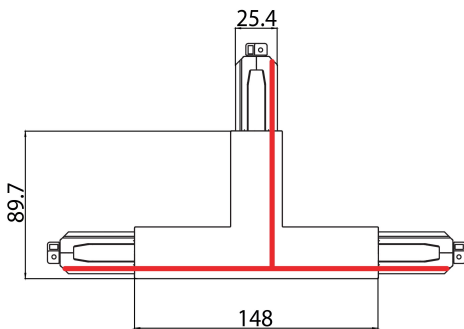

ONETRACK T-FEED CONNECTOR OUT-RIGHT WHITE 9014/W 9200733

Features

- OneTrack accessory, T-feed connector out-right, polarity ridge is in the outer side. Polycarbonate body, copper alloy contacts. Cover for recessed version supplied separately. White. Please check the polarity diagram on selling sheet.

ONETRACK T-FEED CONNECTOR OUT-RIGHT WHITE 9014/W 9200733

Technical drawings

Data table

GENERAL DATA

Product name	ONETRACK T-FEED CONNECTOR OUT-RIGHT WHITE 9014/W
Technology	Accessory
General application	Museums & Galleries, Office
ETIM Class	EC000101
Warranty	5 years

ELECTRICAL DATA

Control gear required	No
-----------------------	----

ONETRACK T-FEED CONNECTOR OUT-RIGHT WHITE 9014/W 9200733

PHYSICAL DATA

Housing colour	White
Nominal Product Length (mm)	148
Nominal Product Width (mm)	25.4
Nominal Product Height (mm)	89.7
Weight (kg)	0.29

PACKAGING

Single packaging type	Plastic
Packaging single length / height (cm)	30.0
Packaging single width (cm)	16.7
Packaging single depth (cm)	0.32
Units per outer package	1
Packaging outer length / height (cm)	30.0
Packaging outer width (cm)	16.7
Packaging outer depth (cm)	0.32