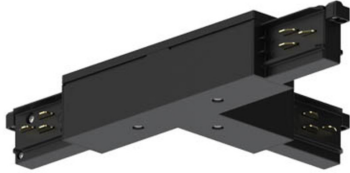

## ONETRACK T-FEED CONNECTOR OUT-LEFT BLACK 9013/B 9200732

### Features

- OneTrack accessory, T-feed connector out-left, polarity ridge is in the outer side. Polycarbonate body, copper alloy contacts. Cover for recessed version supplied separately. Black. Please check the polarity diagram on selling sheet.

### Product Overview

<b>Product name</b>	ONETRACK T-FEED CONNECTOR OUT-LEFT BLACK 9013/B
<b>Technology</b>	Accessory
<b>General application</b>	Museums & Galleries, Office
<b>ETIM Class</b>	EC000101
<b>Housing colour</b>	Black
<b>Warranty</b>	5 years