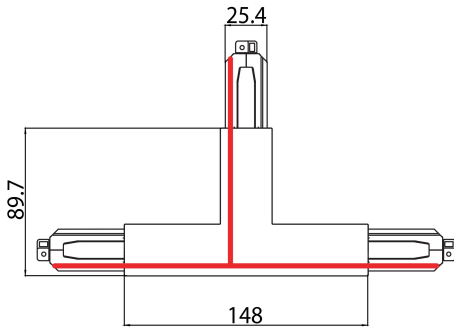

ONETRACK T-FEED CONNECTOR OUT-LEFT BLACK 9013/B 9200732

Technical drawings

Data table

GENERAL DATA

Product name	ONETRACK T-FEED CONNECTOR OUT-LEFT BLACK 9013/B
Technology	Accessory
General application	Museums & Galleries, Office
ETIM Class	EC000101
Warranty	5 years

ELECTRICAL DATA

Control gear required	No