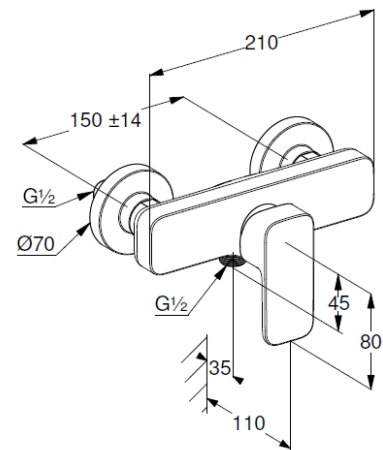

Technische Daten/ Technical Data

KLUDI RENON
single lever shower mixer
DN 15

Ref.: 428313975

Finishes:
39 matt black

Product description
Manufacturer KLUDI GmbH & Co. KG
Typ: KLUDI RENON
single lever shower mixer
Ref.: 428313975

shower mixer
single lever mixer
wall mounted
solid lever, metal
protected against back flow
shower outlet G1/2
ceramic cartridge with hot water safety device
flow rate at 3 bar 23 l/min.
S-unions G1/2 x G3/4

Produktabbildung/ Product picture

Maßzeichnung/ Dimensional drawing

Durchfluss/ Flow rate