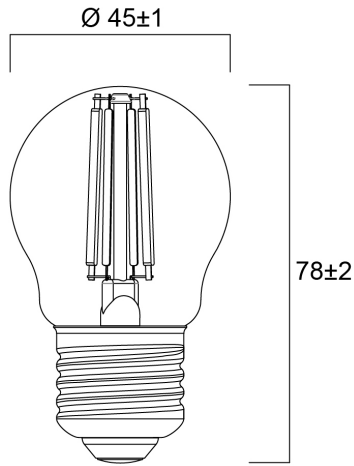

Technical drawings

Data table

GENERAL DATA

Product name	ToLEDo RT Ball V5 ST 470LM 827 E27 SL
Technology	LED
Watt (Rated) (W)	4.5
Cap/Base	E27
Fixture rating	Open
Operating temperature range (°C)	-20°C...+40°C
Performance ambient temperature Tq (°C)	25
E-number FI	4740954
Warranty	3 years

OPTICAL DATA