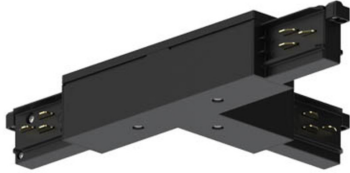

ONETRACK T-FEED CONNECTOR OUT-LEFT WHITE 9013/W 9200731

Features

- OneTrack accessory, T-feed connector out-left, polarity ridge is in the outer side. Polycarbonate body, copper alloy contacts. Cover for recessed version supplied separately. White. Please check the polarity diagram on selling sheet.

Product Overview

Product name	ONETRACK T-FEED CONNECTOR OUT-LEFT WHITE 9013/W
Technology	Accessory
General application	Museums & Galleries, Office
ETIM Class	EC000101
Housing colour	White
Warranty	5 years