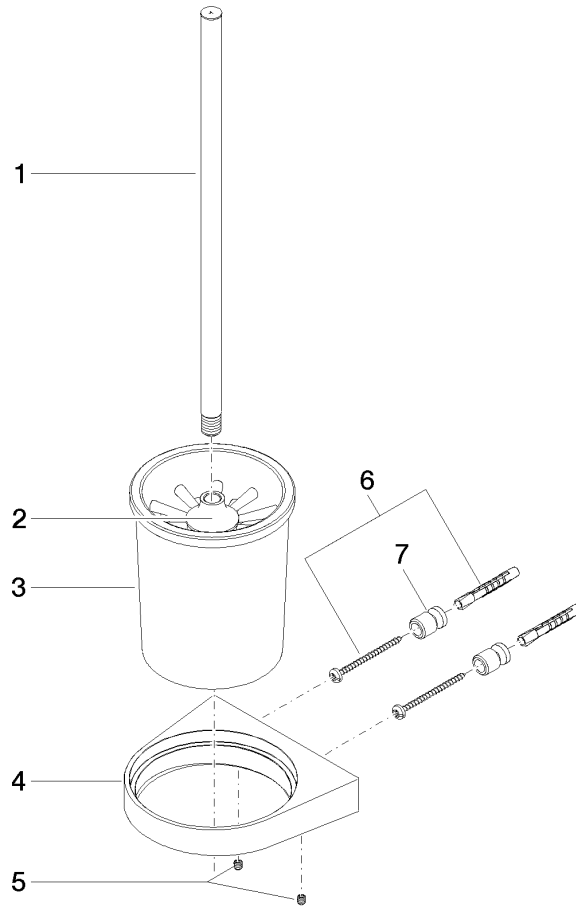

Toilet brush set , wall model - Brushed Platinum

SERIES SPECIFIC

83 900 970 Product version from 7/1/2023

- crystal glass
- brush, matte black
- width 126mm
- height 415 mm
- 120mm projection

| | | |
|---|-------------------------------|---------------|
|  | Brushed Platinum | 83 900 970-06 |
|  | Chrome | 83 900 970-00 |
|  | Dark Chrome | 83 900 970-19 |
|  | Light Gold (PVD) | 83 900 970-26 |
|  | Brushed Light Gold (PVD) | 83 900 970-27 |
|  | Brushed Durabrass (23kt Gold) | 83 900 970-28 |
|  | Matte Black | 83 900 970-33 |
|  | Brushed Gold (PVD) | 83 900 970-37 |
|  | Brushed Dark Brass (PVD) | 83 900 970-39 |
|  | Brushed Bronze (PVD) | 83 900 970-42 |
|  | Brushed Dark Bronze (PVD) | 83 900 970-43 |
|  | Brushed Champagne (22kt Gold) | 83 900 970-46 |
|  | Champagne (22kt Gold) | 83 900 970-47 |
|  | Brushed Chrome | 83 900 970-93 |
|  | Brushed Dark Platinum | 83 900 970-99 |

Recommended miscellaneous

Brush matte black -

90 18 50 601
00 90

Recommended miscellaneous

Brush handle - Brushed Platinum

90 20 97 507
00-06

83 900 970 Product version from 7/1/2023

mm [inches]

Spare parts list

| No. | Item Number | Name | Quantity used | Delivery time |
|-----|--------------------|--|---------------|---------------|
| 4 | 08 17 97 506-06 | Holder 126 x 26 x 120 mm - Brushed Platinum | 1.00 | 20 |
| 5 | 90 31 11 030 00 90 | Mounting Threaded pin with hexagon socket with cup point M5 x 5 mm - | 2.00 | 14 |
| 1 | 90 20 97 507 00-06 | Brush handle - Brushed Platinum | 1.00 | 20 |
| 3 | 90 90 04 008 00 82 | Glass mat - | 1.00 | 14 |
| 7 | 08 17 20 726 90 | Holder Wall mounting Ø 13,5 x 20 mm - | 2.00 | 14 |
| 6 | 05 17 20 726 02 90 | Attachment set - | 1.00 | 14 |
| 2 | 90 18 50 601 00 90 | Brush mat black - | 1.00 | 14 |