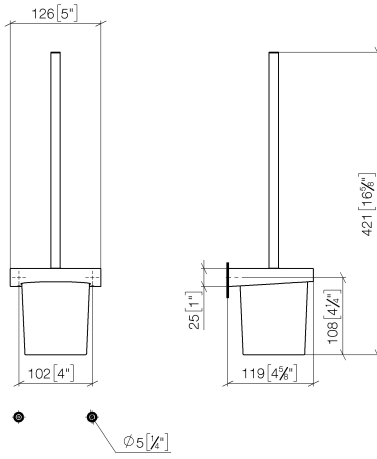

Toilet brush set , wall model - Brushed Platinum

SERIES SPECIFIC

83 900 970 Product version from 7/1/2023

- crystal glass
- brush, matte black
- width 126mm
- height 415 mm
- 120mm projection

| | | |
|---|-------------------------------|---------------|
|  | Brushed Platinum | 83 900 970-06 |
|  | Chrome | 83 900 970-00 |
|  | Dark Chrome | 83 900 970-19 |
|  | Light Gold (PVD) | 83 900 970-26 |
|  | Brushed Light Gold (PVD) | 83 900 970-27 |
|  | Brushed Durabrass (23kt Gold) | 83 900 970-28 |
|  | Matte Black | 83 900 970-33 |
|  | Brushed Gold (PVD) | 83 900 970-37 |
|  | Brushed Dark Brass (PVD) | 83 900 970-39 |
|  | Brushed Bronze (PVD) | 83 900 970-42 |
|  | Brushed Dark Bronze (PVD) | 83 900 970-43 |
|  | Brushed Champagne (22kt Gold) | 83 900 970-46 |
|  | Champagne (22kt Gold) | 83 900 970-47 |
|  | Brushed Chrome | 83 900 970-93 |
|  | Brushed Dark Platinum | 83 900 970-99 |

Spare parts list

| No. | Item Number | Name | Quantity used | Delivery time |
|-----|--------------------|--|---------------|---------------|
| 4 | 08 17 97 506-06 | Holder 126 x 26 x 120 mm - Brushed Platinum | 1.00 | 20 |
| 5 | 90 31 11 030 00 90 | Mounting Threaded pin with hexagon socket with cup point M5 x 5 mm - | 2.00 | 14 |
| 1 | 90 20 97 507 00-06 | Brush handle - Brushed Platinum | 1.00 | 20 |
| 3 | 90 90 04 008 00 82 | Glass mat - | 1.00 | 14 |
| 7 | 08 17 20 726 90 | Holder Wall mounting Ø 13,5 x 20 mm - | 2.00 | 14 |
| 6 | 05 17 20 726 02 90 | Attachment set - | 1.00 | 14 |
| 2 | 90 18 50 601 00 90 | Brush mat black - | 1.00 | 14 |