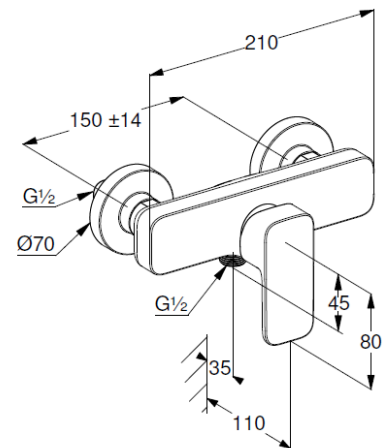

Technische Daten/ Technical Data

KLUDI RENON
single lever shower mixer
DN 15

Ref.: 42831N275

Finishes:
N2 Brushed Gunmetal PVD

Product description
Manufacturer KLUDI GmbH & Co. KG
Typ: KLUDI RENON
single lever shower mixer
Ref.: 42831N275

shower mixer
single lever mixer
wall mounted
solid lever, metal
protected against back flow
shower outlet G1/2
ceramic cartridge with hot water safety device
flow rate at 3 bar 23 l/min.
S-unions G1/2 x G3/4

Produktabbildung/ Product picture

Maßzeichnung/ Dimensional drawing

Durchfluss/ Flow rate