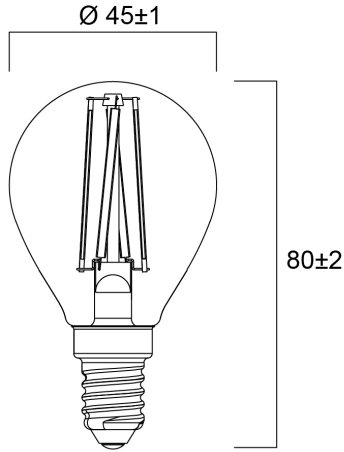

Product Overview

Product name	ToLEDo RT Ball V5 ST 470LM 827 E14 SL
Technology	LED
Watt (Rated) (W)	4.5
Cap/Base	E14
Fixture rating	Open
E-number FI	4740953
Colour temperature (K)	2700
CRI (Ra)	80
Colour Variation Initial (SDCM)	6
Photobiological Risk Group	RG1
Wattage (W)	4.5
Product EAN number	5410288295367
Warranty	3 years

Technical drawings

Data table

GENERAL DATA

Product name	ToLEDo RT Ball V5 ST 470LM 827 E14 SL
Technology	LED
Watt (Rated) (W)	4.5
Cap/Base	E14
Fixture rating	Open
Operating temperature range (°C)	-20°C...+40°C
Performance ambient temperature Tq (°C)	25
E-number FI	4740953
Warranty	3 years

LIFETIME DATA

Lifespan L70 B50	15000
Average life (Rated) (h)	15000

PHYSICAL DATA

Nominal Product Length (mm)	80
Nominal Product Diameter (mm)	45
Weight (kg)	0.014

PACKAGING

Single packaging type	Carton
Product EAN number	5410288295367
Packaging single width (cm)	5.0
Packaging single depth (cm)	9.5
DUN14 (outer)	15410288295364
Packaging outer length / height (cm)	15.8