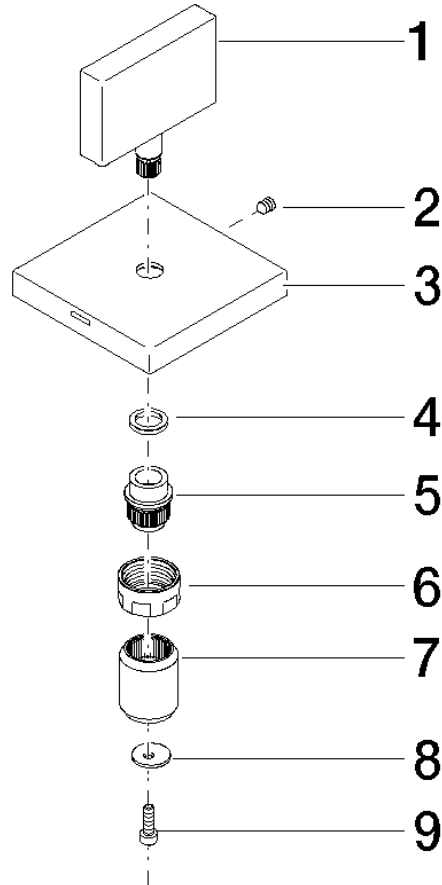

Handle for wall valve Cold 60 x 75 x 60 mm - Champagne (22kt Gold)

SPARE PARTS

90 20 78 002 06 Product version from 11/23/2020

	Champagne (22kt Gold)	90 20 78 002 06-47
	Chrome	90 20 78 002 06-00
	Brushed Platinum	90 20 78 002 06-06
	Platinum	90 20 78 002 06-08
	Dark Chrome	90 20 78 002 06-19
	Brushed Light Gold (PVD)	90 20 78 002 06-27
	Brushed Durabronze (23kt Gold)	90 20 78 002 06-28
	Brushed Dark Brass (PVD)	90 20 78 002 06-39
	Brushed Bronze (PVD)	90 20 78 002 06-42
	Brushed Champagne (22kt Gold)	90 20 78 002 06-46
	Cyprus	90 20 78 002 06-49
	Brushed Dark Platinum	90 20 78 002 06-99

Handle for wall valve Cold 60 x 75 x 60 mm - Champagne (22kt Gold)

SPARE PARTS

90 20 78 002 06 Product version from 11/23/2020

Handle for wall valve Cold 60 x 75 x 60 mm - Champagne (22kt Gold)

SPARE PARTS

90 20 78 002 06 Product version from 11/23/2020

90 20 78 002 06 Product version from 11/23/2020

Parts for other finishes can be found here: [Chrome](#)

Spare parts list

No.	Item Number	Name	Quantity used	Delivery time
2	90 31 11 007 00 90	Mounting Threaded pin with hexagon socket M4 x 6 mm -	1.00	14
7	09 12 12 059 90	Sleeve Ø 18 x 23 mm -	1.00	14
8	09 30 11 193 90	Disc with tothing Ø 12 x 1 mm -	1.00	14
3	09 27 78 045-47	rosette	1.00	82
1	09 20 78 007-47	handle	1.00	40
6	09 23 30 074 90	Mounting Nut M16 x 1 -	1.00	14
5	09 12 12 057 90	Fixing cap white Ø 15 x 17 mm -	1.00	14
9	09 30 30 167 90	Mounting Cylinder head screw with hexagon socket M3 x 10 mm -	1.00	14
4	09 14 03 187 90	Ring -	1.00	14