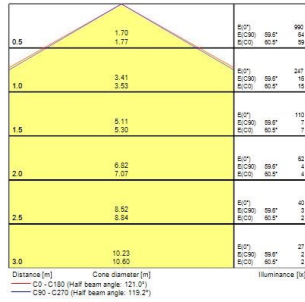

SylCircle DualTone SYLCIRCLE IP44 1025LM 830/840 DUAL TONE 0043497

Distance [m]	Cone diameter [m]	Illuminance [lx]
0.5	1.70 1.77	860 71 85
1.0	3.41 3.53	215 16 18
1.5	5.11 5.30	121 5 7
2.0	6.82 7.07	68 4
2.5	8.52 8.84	44 3 3
3.0	10.23 10.60	30 2 2

Distance [m] Cone diameter [m] Illuminance [lx]
— C0 - C180 (Half beam angle: 121.9°)
— C90 - C270 (Half beam angle: 119.2°)

Distance [m]	Cone diameter [m]	Illuminance [lx]
0.5	1.70 1.77	860 71 85
1.0	3.41 3.53	215 16 18
1.5	5.11 5.30	121 5 7
2.0	6.82 7.07	68 4
2.5	8.52 8.84	44 3 3
3.0	10.23 10.60	30 2 2

Distance [m] Cone diameter [m] Illuminance [lx]
— C0 - C180 (Half beam angle: 121.9°)
— C90 - C270 (Half beam angle: 119.2°)

TECHNICAL DRAWINGS