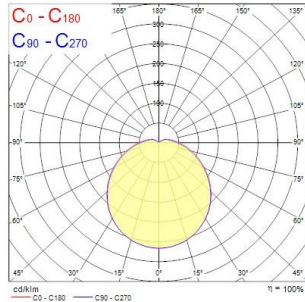

SylCircle DualTone SYLCIRCLE IP44 1025LM 830/840 DUAL TONE 0043497

Distance [m]	Cone diameter [m]	Illuminance [lx]
0.5	1.70 1.77	860 71 85
1.0	3.41 3.53	215 16 18
1.5	5.11 5.30	121 5 7
2.0	6.82 7.07	68 4
2.5	8.52 8.84	44 3 3
3.0	10.23 10.60	30 2 2

Distance [m] Cone diameter [m] Illuminance [lx]
— C0 - C180 (Half beam angle: 121.9°)
— C90 - C270 (Half beam angle: 119.2°)