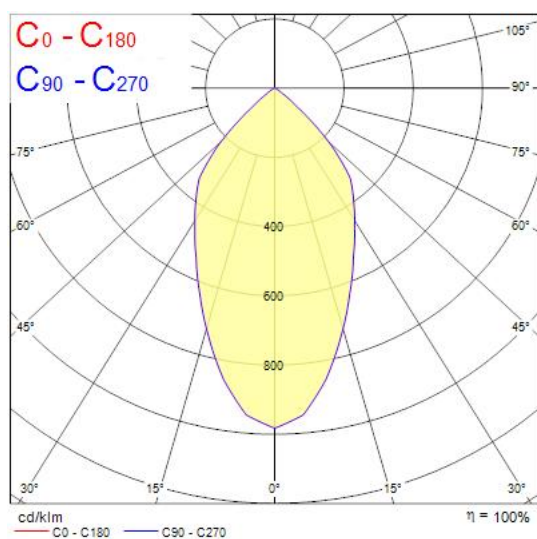

Concord

EXPOSPOT 90 MONO HO RA90 3000K WB WHITE 2070090

Control gear mounting	Remote
Housing colour	White
IP rating	IP20
IK rating	IK02
Product EAN number	5025768700905
Warranty	5 years

Photometry