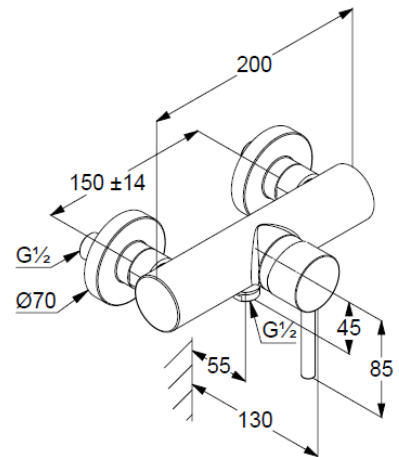

shower outlet G1/2

ceramic cartridge with hot water safety device

flow rate at 3 bar 28 l/min.

S-unions G1/2 x G3/4

Produktabbildung/ Product picture

Maßzeichnung/ Dimensional drawing

Durchfluss/ Flow rate