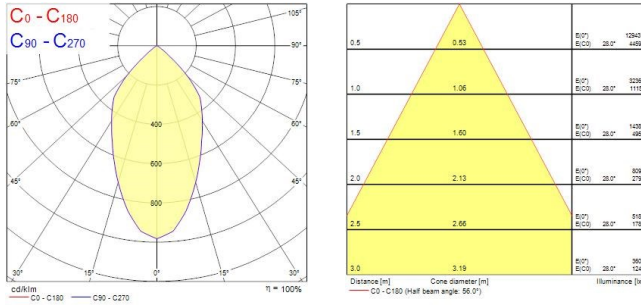

Expospot 90 cardan square EXPOSPOT 90 MONO HO RA90 3000K WB WHITE 2070090

TECHNICAL DRAWINGS