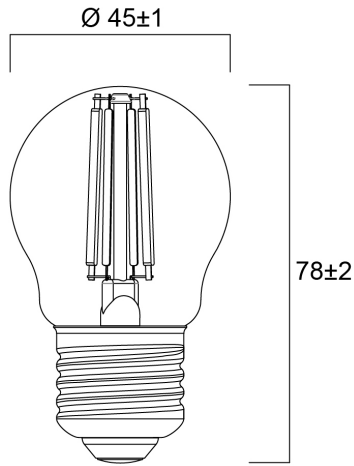

Product Overview

Product name	ToLEDo RT Ball V5 CL 806LM 827 E27 SL
Technology	LED
Watt (Rated) (W)	6
Cap/Base	E27
Fixture rating	Open
E-number FI	4740952
Colour temperature (K)	2700
CRI (Ra)	80
Colour Variation Initial (SDCM)	6
Photobiological Risk Group	RG1
Wattage (W)	6
Product EAN number	5410288295343
Warranty	3 years

Technical drawings

Data table

GENERAL DATA

Product name	ToLEDo RT Ball V5 CL 806LM 827 E27 SL
Technology	LED
Watt (Rated) (W)	6
Cap/Base	E27
Fixture rating	Open
Operating temperature range (°C)	-20°C...+40°C
Performance ambient temperature Tq (°C)	25
E-number FI	4740952
Warranty	3 years

LIFETIME DATA

Lifespan L70 B50	15000
Average life (Rated) (h)	15000

PHYSICAL DATA

Nominal Product Length (mm)	78
Nominal Product Diameter (mm)	45
Weight (kg)	0.014

PACKAGING

Single packaging type	Carton
Product EAN number	5410288295343
Packaging single width (cm)	5.0
Packaging single depth (cm)	9.5
DUN14 (outer)	15410288295340

SYLVANIA

ToLEDo RT Ball V5 CL 806LM 827 E27 SL
0029534

Packaging outer length / height (cm)	15.8
--------------------------------------	------

SAFETY DATA

Optimal operating condition (°C)	-20-40
Breakage cleaning instructions	Not applicable
Special purpose lamp	No
Dry applications use only	No
Suitable for household illumination	No
Safety message	Not Suitable for totally enclosed fixtures