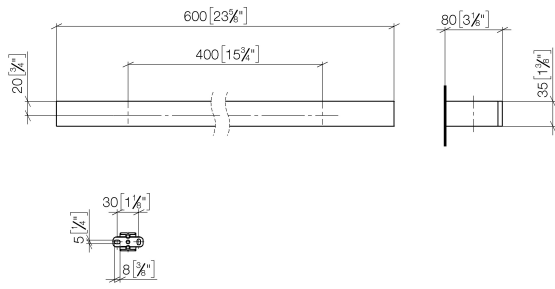

Towel bar - Brushed Platinum

SERIES SPECIFIC

83 060 780 Product version from 3/12/2018

- gauge 400 mm
- width 600mm
- height 35 mm
- 80mm projection

	Brushed Platinum	83 060 780-06
	Chrome	83 060 780-00
	Platinum	83 060 780-08
	Dark Chrome	83 060 780-19
	Brushed Light Gold (PVD)	83 060 780-27
	Brushed Durabrass (23kt Gold)	83 060 780-28
	Brushed Gold (PVD)	83 060 780-37
	Brushed Dark Brass (PVD)	83 060 780-39
	Brushed Bronze (PVD)	83 060 780-42
	Brushed Dark Bronze (PVD)	83 060 780-43
	Brushed Champagne (22kt Gold)	83 060 780-46
	Champagne (22kt Gold)	83 060 780-47
	Brushed Dark Platinum	83 060 780-99

83 060 780 Product version from 3/12/2018

mm [inches]

83 060 780 Product version from 3/12/2018

Parts for other
finishes can be found
here: [Chrome](#)