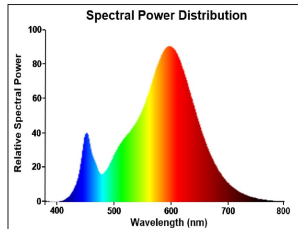

ToLEDo Retro Ball

ToLEDo RT Ball V5 CL 806LM 827 E27 SL
0029534