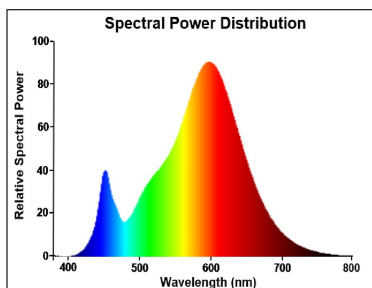

ToLEDo Retro Ball

ToLEDo RT Ball V5 CL 806LM 827 E27 SL
0029534

Packaging

Single packaging type	Carton
Product EAN number	5410288295343
Packaging single length / height (cm)	5.0
Packaging single width (cm)	5.0
Packaging single depth (cm)	9.5
DUN14 (outer)	15410288295340
Units per outer package	6
Packaging outer length / height (cm)	15.8
Packaging outer width (cm)	10.7
Packaging outer depth (cm)	10.5

Safety data

Optimal operating condition (°C)	-20-40
Breakage cleaning instructions	Not applicable
Special purpose lamp	No
Dry applications use only	Yes
Suitable for household illumination	Yes
Safety message	Not Suitable for totally enclosed fixtures

PHOTOMETRY

TECHNICAL DRAWINGS