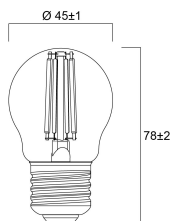

TECHNICAL DRAWINGS