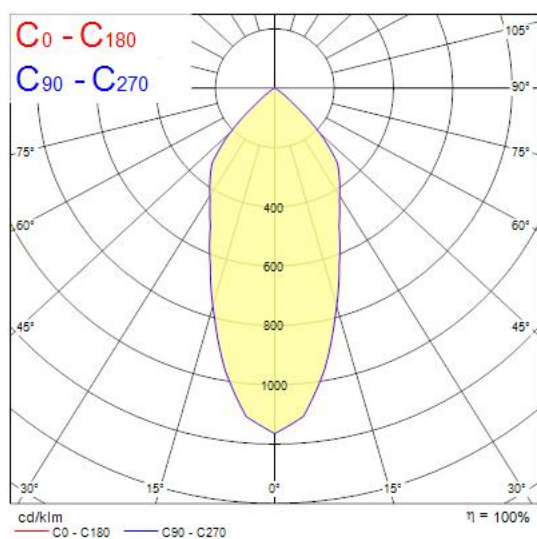

Concord

EXPOSPOT 90 MONO HO RA90 3000K MB WHITE 2070089

Control gear mounting	Remote
Housing colour	White
IP rating	IP20
IK rating	IK02
Product EAN number	5025768700899
Warranty	5 years

Photometry