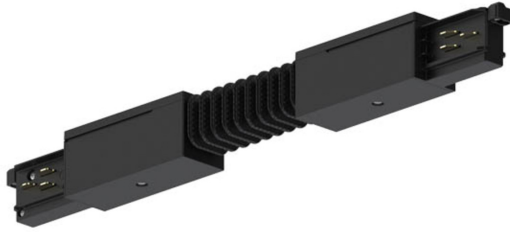

ONETRACK ADJUSTABLE CORNER BLACK 9018/B 9200716

Features

- OneTrack accessory, adjustable corner. Polycarbonate body, copper alloy contacts. Black. Please check the polarity diagram on selling sheet.

Product Overview

Product name	ONETRACK ADJUSTABLE CORNER BLACK 9018/B
Technology	Accessory
General application	Museums & Galleries, Office
ETIM Class	EC000101
Housing colour	Black
Warranty	5 years

Technical drawings