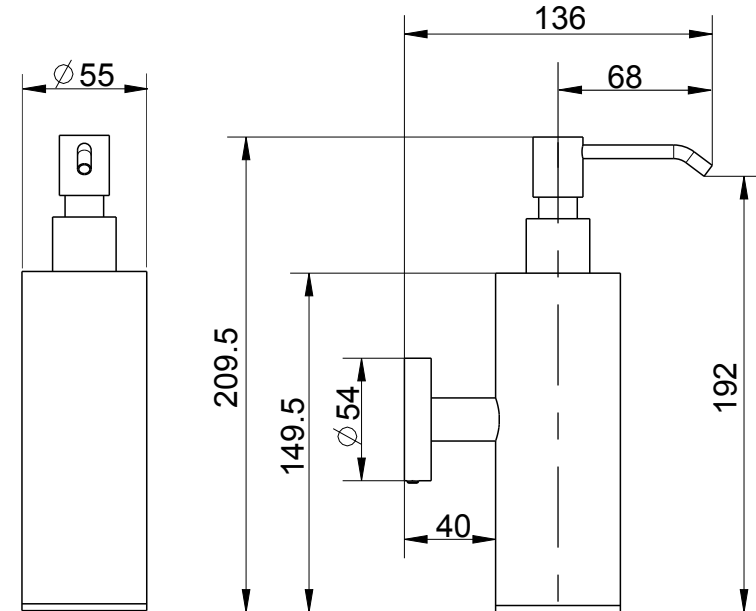

## CONNECT A9154AA

Position

- 1 = KV300AA
- 2 = KV30167
- 3 = KV29967

Ideal Standard International NV  
 Corporate Village - Gent Building  
 Da Vincilaan 2  
 1935 Zaventem  
 Belgium

[www.idealstandardinternational.com](http://www.idealstandardinternational.com)