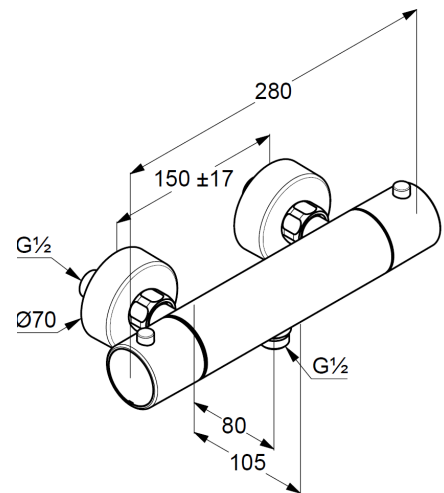

Technische Daten/ Technical Data

KLUDI OBJEKTA

thermostatic shower mixer
DN 15

Ref.: 352000138

Finishes:
O1 Matt Dove

Product description
Manufacturer KLUDI GmbH & Co. KG
Typ: KLUDI OBJEKTA
thermostatic shower mixer
Ref.: 352000138

thermostatic shower mixer
wall mounted
temperature handle with hot water safety at 40°C
optional temperature limiter at 43°C included
valve handle with 50% water consumption
protected against back flow
shower outlet G1/2
ceramic headparts 180°
flow rate at 3 bar 18 l/min.
S-unions G1/2 x G3/4
with dirt-catcher sieve

Produktabbildung/ Product picture

Maßzeichnung/ Dimensional drawing

Durchfluss/ Flow rate