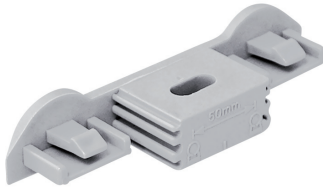

Walraven starQuick® Duo Wall Plate

(C0520)

for use with Walraven starQuick®

Features & benefits

- for fixing of two pipes with Walraven starQuick® clamps
- suitable for Walraven starQuick® dimensions up to 20mm
- the distance between the pipe and the wall is equal to that of a single clip
- material: modified PA6 (polyamide), grey or white
- resistant to UV, ageing, oil and petrol
- no corrosion, recyclable, halogen free
- temperature resistance from approx. -40 °C to approx. +90 °C (constant); short to approx. +130 °C
- 0854300 supplied with a hammer-in screw

Product Number	Total Height	Total Width	Total Depth	Fixing Slot	Heart To Heart Distance	Colour	Maximum Allowed Load Faz
Reference Letter	H	W	DtT	FS	k		Fa,z
Unit description	mm	mm	mm	mm	mm		N
0854000	21	75	14	10x4,8	50	Grey	600
0855000	21	75	14	10x4,8	50	White	600