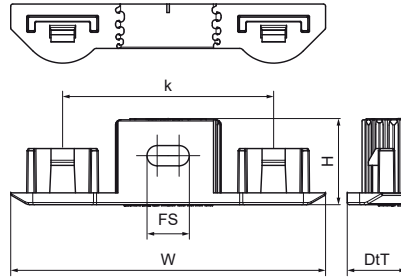

Walraven starQuick® Duo Wall Plate

(C0520)

for use with Walraven starQuick®

Features & benefits

- for fixing of two pipes with Walraven starQuick® clamps
- suitable for Walraven starQuick® dimensions up to 20mm
- the distance between the pipe and the wall is equal to that of a single clip
- material: modified PA6 (polyamide), grey or white
- resistant to UV, ageing, oil and petrol
- no corrosion, recyclable, halogen free
- temperature resistance from approx. -40 °C to approx. +90 °C (constant); short to approx. +130 °C
- 0854300 supplied with a hammer-in screw

Product Number	Total Height	Total Width	Total Depth	Fixing Slot	Heart To Heart Distance	Colour	Maximum Allowed Load Faz
Reference Letter	H	W	DtT	FS	k		Fa,z
Unit description	mm	mm	mm	mm	mm		N
0854000	21	75	14	10x4,8	50	Grey	600
0855000	21	75	14	10x4,8	50	White	600