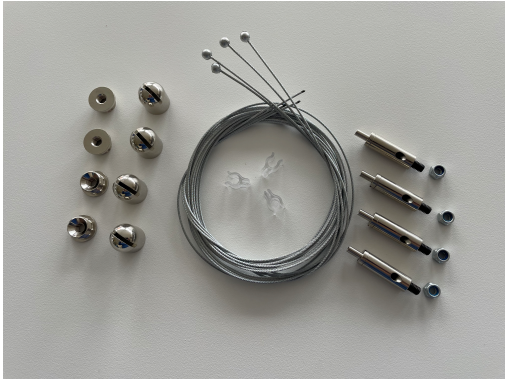

PRODUCT DATASHEET

Type: LAVA-DA
Art. Nr.: 46185

9120129930079

Short description

Wire suspension for LAVA MAXIMUS and LAVA LUX

Product Description

With the wire suspension, the LAVA MAXIMUS or LAVA LUX can be easily suspended from the ceiling up to 1.5m. The scope of delivery includes 4 x base part with M5 thread, 4 x cable and 4 x cable fastening. PU 1 set

ETIM 10 Characteristics

Type of accessory/spare part	Other	RAL-number	0
Accessory	✓		
Spare part	✗		
Material	Steel		
Surface protection	Untreated		
Standard colour	✓		
Colour	Other		
Degree of gloss	Matt		