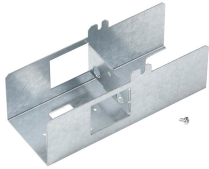

Optix Linear Recessed Accessories

OPTIX LINEAR RECESSED ACCESSORY U SHAPE JOINER KIT

2021725

Product features

- Mounting accessory for Optix Linear Recessed range to align adjacent luminaires in a straight line. Use this kit to make sure the luminaires are perfectly aligned in a light line. Kit contains all necessary screws.

PRODUCT OVERVIEW

Product name	OPTIX LINEAR RECESSED ACCESSORY U SHAPE JOINER KIT
Technology	Accessory
Housing	Steel
General application	Education, Office
ETIM Class	EC002557
Warranty	5 years
Housing colour	Silver
Product EAN number	5025768217250