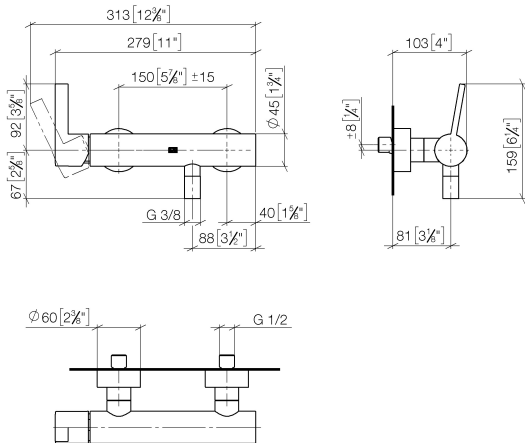

IMO Single-lever shower mixer for wall mounting - Brushed Platinum

IMO

33 301 670 Product version from 3/9/2015 to 7/17/2018

- 3/8" shower outlet
- slide-on rosettes Ø 60 mm
- 1/2" connection
- gauge 150 mm - 15 mm

33 301 670 Product version from 3/9/2015 to 7/17/2018

mm [inches]

Flow rate chart

Codes & Standards

DIN 4109

EN 1717

ISO 3822

Ü-Zeichen