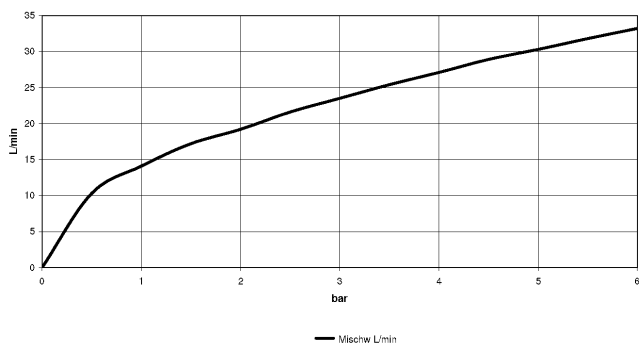

IMO Single-lever shower mixer for wall mounting - Brushed Platinum

IMO

33 301 670 Product version from 3/9/2015 to 7/17/2018

- 3/8" shower outlet
- slide-on rosettes Ø 60 mm
- 1/2" connection
- gauge 150 mm - 15 mm

Intrinsic protection against back flow.

	Brushed Platinum	33 301 670-06
	Chrome	33 301 670-00
	Dark Chrome	33 301 670-19
	Brushed Light Gold (PVD)	33 301 670-27
	Matte Black	33 301 670-33
	Brushed Gold (PVD)	33 301 670-37
	Brushed Chrome	33 301 670-93
	Brushed Dark Platinum	33 301 670-99

33 301 670 Product version from 3/9/2015 to 7/17/2018

mm [inches]

Flow rate chart

Codes & Standards

DIN 4109

EN 1717

ISO 3822

Ü-Zeichen