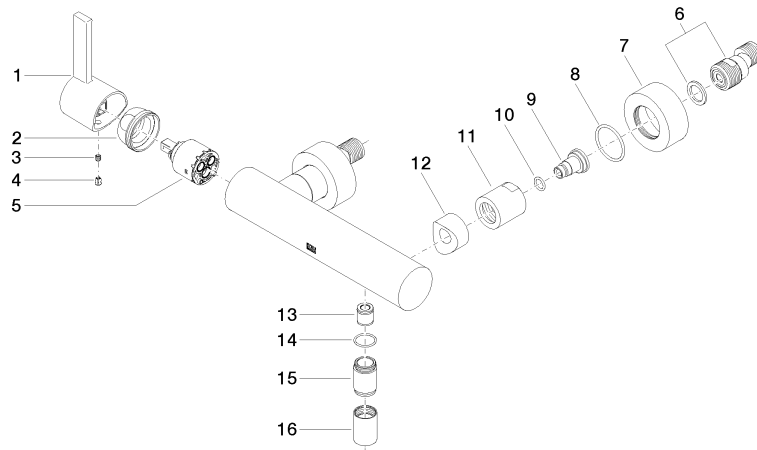

IMO Single-lever shower mixer for wall mounting - Brushed Platinum

IMO

33 301 670 Product version from 3/9/2015 to 7/17/2018

- 3/8" shower outlet
- slide-on rosettes Ø 60 mm
- 1/2" connection
- gauge 150 mm - 15 mm

33 301 670 Product version from 3/9/2015 to 7/17/2018

Parts for other
finishes can be found
here: [Chrome](#)

33 301 670 Product version from 3/9/2015 to 7/17/2018

Spare parts list

No.	Item Number	Name	Quantity used	Delivery time
9	09 29 05 005 20 90	nipple	2.00	82
4	09 31 20 017 90	Plug Masking plug -	1.00	-
Spare part can no longer be ordered, please order the replacement item				
	09312010990	Plug -		
10	09 14 10 008 90	O-Ring 10,0 x 2,0 mm -	2.00	14
6	04 11 04 030 00 90	S-connection with sound damper and seal 1 pair G1/2 x G3/4 -	2.00	14
8	09 14 10 119 90	O-Ring EPDM 70 33,0 x 2,5 mm -	2.00	14
5	90 15 05 064 00 90	Single-lever mixer cartridge Ø 35 mm x 58,6 mm -	1.00	-
Spare part can no longer be ordered, please order the replacement item				
	9015050460090	Single-lever mixer cartridge Ø 35 mm x 58,6 mm -		
15	09 24 03 115 20-06	Nipple Ø 22 x 33 mm - Brushed Platinum	1.00	20
16	90 21 02 069 00-06	Cover/sleeve M20 x 1 - Brushed Platinum	1.00	20
3	90 31 11 030 00 90	Mounting Threaded pin with hexagon socket with cup point M5 x 5 mm -	1.00	14
2	09 24 04 107-06	Connection Ø 40 x 20 mm - Brushed Platinum	1.00	20
14	90 14 10 032 00 90	O-Ring 18,1 x 1,6 mm -	1.00	14
1	09 20 67 004-06	Handle Lever 45 x 46 x 116 mm - Brushed Platinum	1.00	20
11	09 23 10 048-06	Mounting Ø 33 x 34 mm - Brushed Platinum	2.00	20
13	90 23 01 141 00 90	Back-flow preventer -	1.00	14
7	09 27 62 004-06	Rosette Ø 60 x 25 mm - Brushed Platinum	2.00	-
Spare part can no longer be ordered, please order the replacement item				
12	09 18 40 059-06	Connection Spacer Ø 33 x 23 mm - Brushed Platinum	2.00	-
Spare part can no longer be ordered, please order the replacement item				