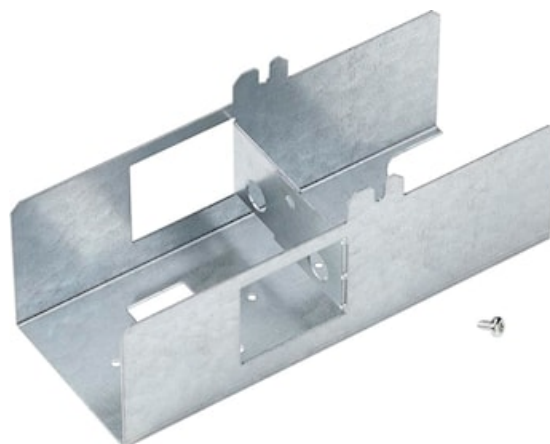

# OPTIX LINEAR RECESSED ACCESSORY U SHAPE JOINER KIT

Item No: 2021725

Concord

Mounting accessory for Optix Linear Recessed range to align adjacent luminaires in a straight line. Use this kit to make sure the luminaires are perfectly aligned in a light line. Kit contains all necessary screws.

### General data

Product name	OPTIX LINEAR RECESSED ACCESSORY U SHAPE JOINER KIT
Technology	Accessory
Accessory type	Mounting
Type of accessory	Mounting kit
Housing	Steel
General application	Education, Office
ETIM Class	EC002557
Warranty	5 years

### Packaging

Product EAN number	5025768217250
Packaging single length / height (cm)	8.0
Packaging single width (cm)	39.0
Packaging single depth (cm)	42.5
DUN14 (inner)	15025768217257
Units per outer package	10
Packaging outer length / height (cm)	8.0
Packaging outer width (cm)	39.0
Packaging outer depth (cm)	42.5