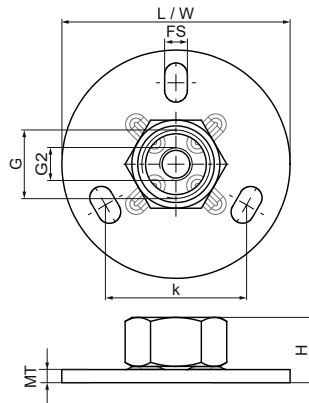

Walraven Wall Plate

(K1507)

fixing to ceiling or floor

Features & benefits

- fixings to ceiling or floor (only tension loads recommended)
- with 3 slots to simplify fixing
- with resistance welded connection nut
- material: steel
- zinc plated

Product Number	Connection Thread	Connection Thread 2	Total Length	Total Width	Total Height	Material Thickness	Fixing Slot	Heart To Heart Distance	Maximum Allowed Load Faz
<i>Reference Letter</i>	<i>G</i>	<i>G2</i>	<i>L</i>	<i>W</i>	<i>H</i>	<i>MT</i>	<i>FS</i>	<i>k</i>	<i>Fa,z</i>
<i>Unit description</i>			<i>mm</i>	<i>mm</i>	<i>mm</i>	<i>mm</i>	<i>mm</i>	<i>mm</i>	<i>N</i>
6709021	G½"	M10	70	70	20	4.00	12x7	43.3	2,500