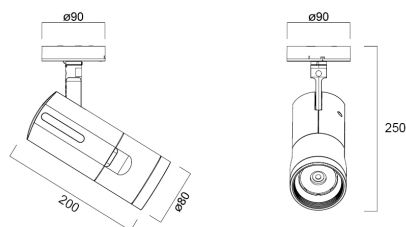

Concord

CONCORD BEACON 3000K SM MEDIUM SSC BLACK 2062518

Technical drawings

Data table

GENERAL DATA

Product name	CONCORD BEACON 3000K SM MEDIUM SSC BLACK
Technology	LED
Cap/Base	N/A
Housing	Aluminium
Mount	Ceiling surface mounting, Wall surface mounted
Fixture rating	Enclosed
General application	Museums & Galleries, Retail, Hospitality
Operating temperature range (°C)	-10°C...+35°C
ETIM Class	EC001744
Warranty	5 years

OPTICAL DATA

Useful luminous flux (#use)	1600
Fixture luminous flux (lm)	1625
Luminaire efficacy (lm/W)	90
LOR (%)	100
Correlated colour temperature (k)	3000
Light colour	Warm White
CRI (Ra)	97
Colour Variation Initial (SDCM)	2