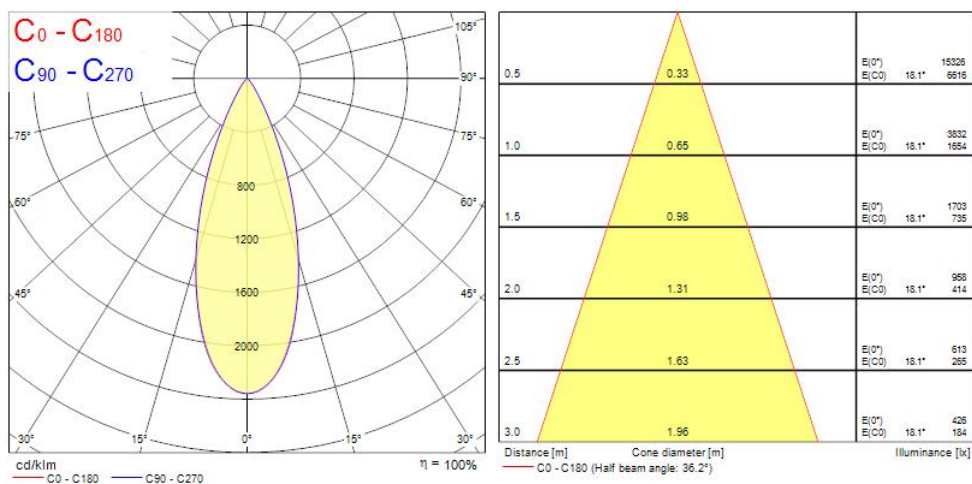

Concord

CONCORD BEACON 3000K SM MEDIUM SSC BLACK 2062518

LOR (%)	100
Correlated colour temperature (k)	3000
Light colour	Warm White
CRI (Ra)	97
Colour Variation Initial (SDCM)	2
Beam Angle (°)	36
Photobiological Risk Group	RG1
Total power consumption (W)	18
Electrical protection	Class II
Control gear type	LED driver constant current
Dimmable	Yes
Minimum dimming level (%)	1
Housing colour	RAL 9005 - Jet black
IP rating	IP20
IK rating	IK02
Product EAN number	5025768625185
Warranty	5 years
Dimming method	SylSmart SSC
Useful luminous flux (#use)	1600

Photometry