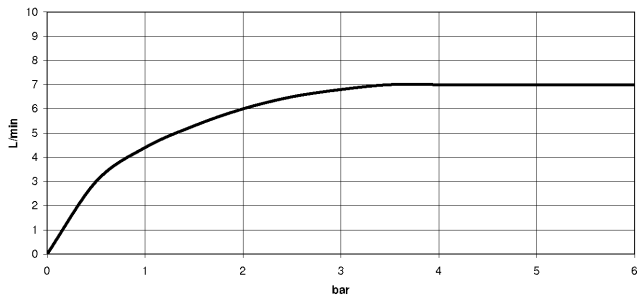

33 826 809

mm [inches]

Durchflussdiagramm

Codes & Standards

DIN 4109

ISO 3822

Scottish Water
Byelaws

UK Water Supply
Regulations