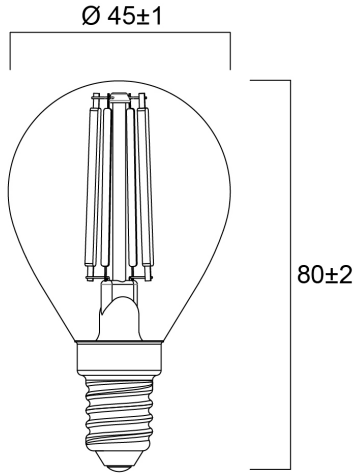

Product Overview

Product name	ToLEDo RT Ball V5 CL 806LM 827 E14 SL
Technology	LED
Watt (Rated) (W)	6
Cap/Base	E14
Fixture rating	Open
E-number FI	4740951
Colour temperature (K)	2700
CRI (Ra)	80
Colour Variation Initial (SDCM)	6
Photobiological Risk Group	RG1
Wattage (W)	6
Product EAN number	5410288295336
Warranty	3 years

Technical drawings

Data table

GENERAL DATA

Product name	ToLEDo RT Ball V5 CL 806LM 827 E14 SL
Technology	LED
Watt (Rated) (W)	6
Cap/Base	E14
Fixture rating	Open
Operating temperature range (°C)	-20°C...+40°C
Performance ambient temperature Tq (°C)	25
E-number FI	4740951
Warranty	3 years

OPTICAL DATA

Luminous flux (Rated) (lm)	806
----------------------------	-----

ToLEDo RT Ball V5 CL 806LM 827 E14 SL 0029533

Colour temperature (K)	2700
CRI (Ra)	80
Colour Variation Initial (SDCM)	6
Photobiological Risk Group	RG1
Lumen maintenance at end of nominal life (%)	70

LIFETIME DATA

Lifespan L70 B50	15000
Average life (Rated) (h)	15000

PHYSICAL DATA

Nominal Product Length (mm)	80
Nominal Product Diameter (mm)	45
Weight (kg)	0.014

PACKAGING

Single packaging type	Carton
Product EAN number	5410288295336
Packaging single width (cm)	5.0
Packaging single depth (cm)	9.5
DUN14 (outer)	15410288295333
Packaging outer length / height (cm)	15.8