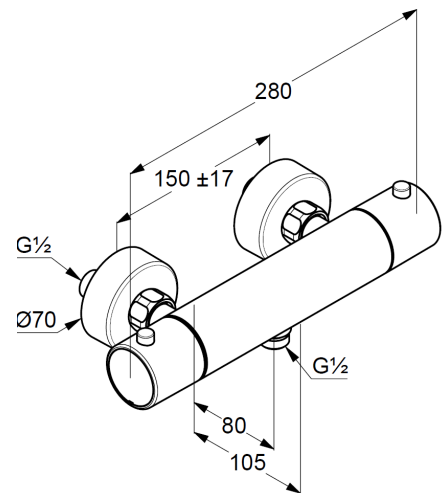

Typ: KLUDI OBJEKTA

thermostatic shower mixer

Ref.: 352000238

thermostatic shower mixer

wall mounted

temperature handle with hot water safety at 40°C

optional temperature limiter at 43°C included

valve handle with 50% water consumption

protected against back flow

shower outlet G1/2

ceramic headparts 180°

flow rate at 3 bar 18 l/min.

S-unions G1/2 x G3/4

with dirt-catcher sieve

Produktabbildung/ Product picture

Maßzeichnung/ Dimensional drawing