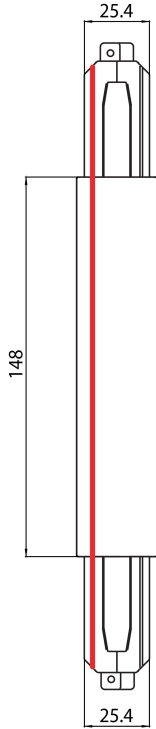

### Features

- OneTrack accessory, middle feed connector. Polycarbonate body, copper alloy contacts. Cover for recessed version supplied separately. Black. Please check the polarity diagram on selling sheet.

### Technical drawings

### PHYSICAL DATA

Housing colour	Black
Nominal Product Length (mm)	148
Nominal Product Width (mm)	25.4
Weight (kg)	0.19

### PACKAGING

Single packaging type	Plastic
Packaging single length / height (cm)	22.4
Packaging single width (cm)	3.1
Packaging single depth (cm)	11.9
Units per outer package	1
Packaging outer length / height (cm)	22.4
Packaging outer width (cm)	3.1
Packaging outer depth (cm)	11.9