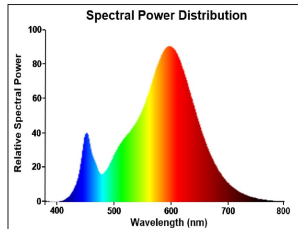

ToLEDo Retro Ball

ToLEDo RT Ball V5 CL 806LM 827 E14 SL
0029533