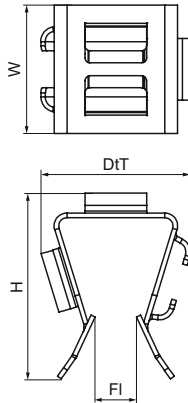

Walraven Britclips® Push Clip Adaptor for Flange 12-20 mm

(J2007)

Features & benefits

- For use with Walraven Britclips Cable Run Clips (flange 2 - 4mm)
- material: spring steel (type CS70)
- surface treatment: Delta-Tone 9000 (480 hours)

Product Number	Flange	Total Height	Total Width	Total Depth
Reference Letter	Fl	H	W	DtT
Unit description	mm	mm	mm	mm
52020020	12-20	32	25	38