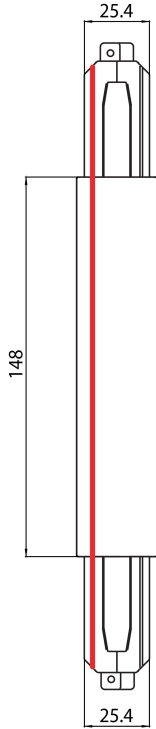

ONETRACK MIDDLE FEED CONNECTOR WHITE 9010/W 9200713

Technical drawings

Data table

GENERAL DATA

Product name	ONETRACK MIDDLE FEED CONNECTOR WHITE 9010/W
Technology	Accessory
General application	Museums & Galleries, Office
ETIM Class	EC000101
Warranty	5 years

ELECTRICAL DATA

Control gear required	No