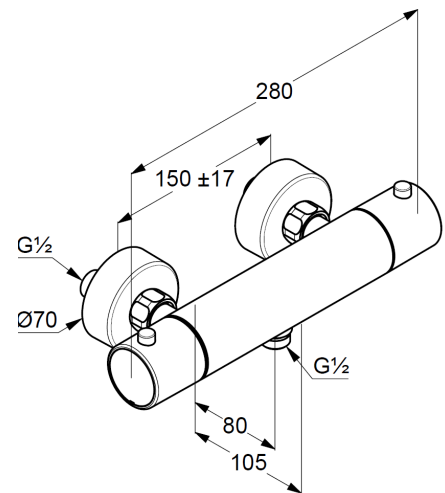

Typ: KLUDI OBJEKTA

thermostatic shower mixer

Ref.: 352000338

thermostatic shower mixer

wall mounted

temperature handle with hot water safety at 40°C

optional temperature limiter at 43°C included

valve handle with 50% water consumption

protected against back flow

shower outlet G1/2

ceramic headparts 180°

flow rate at 3 bar 18 l/min.

S-unions G1/2 x G3/4

with dirt-catcher sieve

Produktabbildung/ Product picture

Maßzeichnung/ Dimensional drawing