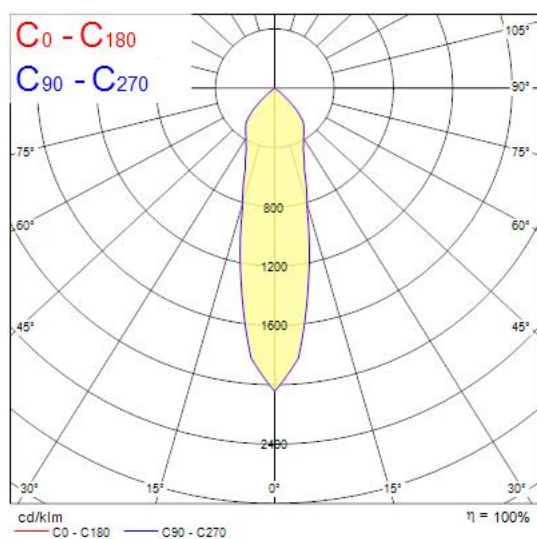

Concord

EXPOSPOT 90 MONO HO RA90 3000K NB WHITE 2070088

Control gear mounting	Remote
Housing colour	White
IP rating	IP20
IK rating	IK02
Product EAN number	5025768700882
Warranty	5 years

Photometry