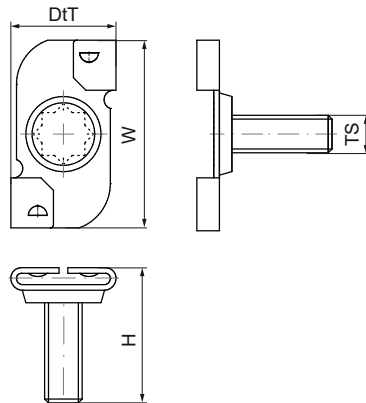

Walraven Britclips® ACC15

(J3505)

for ceiling grid

Features & benefits

- twist on fixing
- for fixing to the ceiling grid
- with stud bolt M6 x 16 mm for fixing of clamp, conduit junction box, etc.
- material: spring steel (type CS70)
- surface treatment: Delta-Tone 9000 (480 hours)

Product Number	Total Height	Total Width	Total Depth
Reference Letter	H	W	DtT
Unit description	mm	mm	mm
56521600	22	30	17