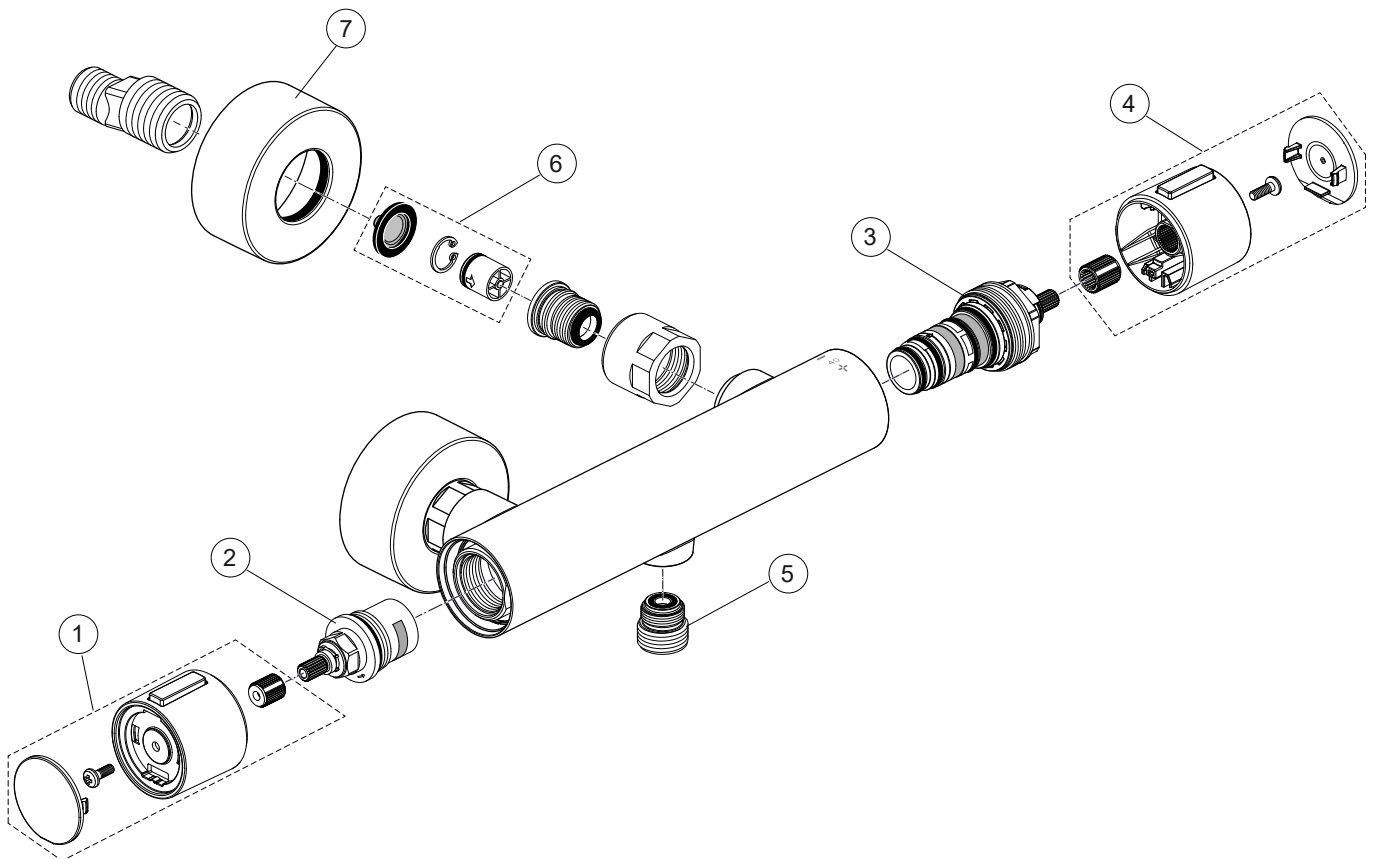

Produced from: **March 2023**

Shower Thermostat
Silk black **BD582XG**

Replace XX with the appropriate finish code
Rose = RO Silver = SI Silk black = XG

Example spare part order:
A 861 620 RO in Rose

Pos.	Description	Part-Number	Qty.	Pos.	Description	Part-Number	Qty.
1	Handle Volume cpl.	A 861 620 XX	1 Set				
2	Cartridge G1/2 90° cpl.	A 861 639 NU	1 pcs				
3	Therm. Cartridge w. key	A 861 622 NU	1 Set				
4	Handle Therm. cpl.	A 861 623 XX	1 Set				
5	Nipple G1/2 outside cpl.	A 861 624 XX	1 Set				
6	Non-return valve	A 861 372 NU	1 Set				
7	Escutcheon	A 861 625 XX	1 pcs				