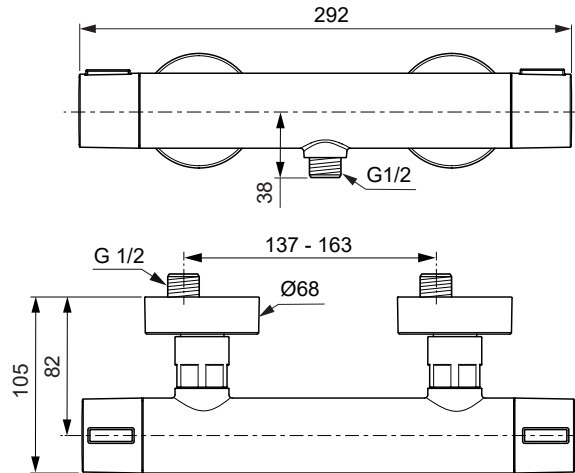

Produced from: **March 2023**

Shower Thermostat
Silk black **BD582XG**

Replace XX with the appropriate finish code
Rose = RO Silver = SI Silk black = XG

Example spare part order:
A 861 620 RO in Rose

Pos.	Description	Part-Number	Qty.	Pos.	Description	Part-Number	Qty.
1	Handle Volume cpl.	A 861 620 XX	1 Set				
2	Cartridge G1/2 90° cpl.	A 861 639 NU	1 pcs				
3	Therm. Cartridge w. key	A 861 622 NU	1 Set				
4	Handle Therm. cpl.	A 861 623 XX	1 Set				
5	Nipple G1/2 outside cpl.	A 861 624 XX	1 Set				
6	Non-return valve	A 861 372 NU	1 Set				
7	Escutcheon	A 861 625 XX	1 pcs				