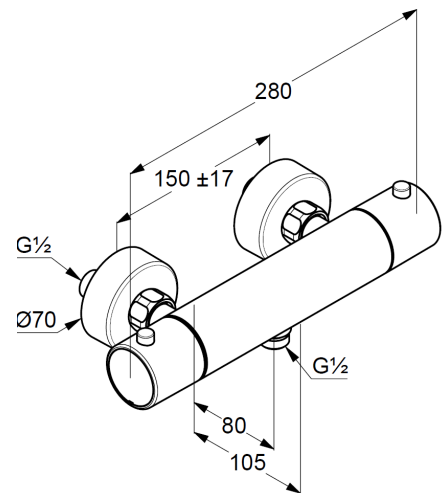

Typ: KLUDI OBJEKTA

thermostatic shower mixer

Ref.: 352000438

thermostatic shower mixer

wall mounted

temperature handle with hot water safety at 40°C

optional temperature limiter at 43°C included

valve handle with 50% water consumption

protected against back flow

shower outlet G1/2

ceramic headparts 180°

flow rate at 3 bar 18 l/min.

S-unions G1/2 x G3/4

with dirt-catcher sieve

Produktabbildung/ Product picture

Maßzeichnung/ Dimensional drawing