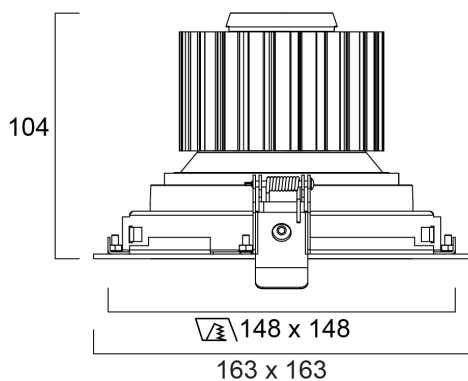

Technical drawings