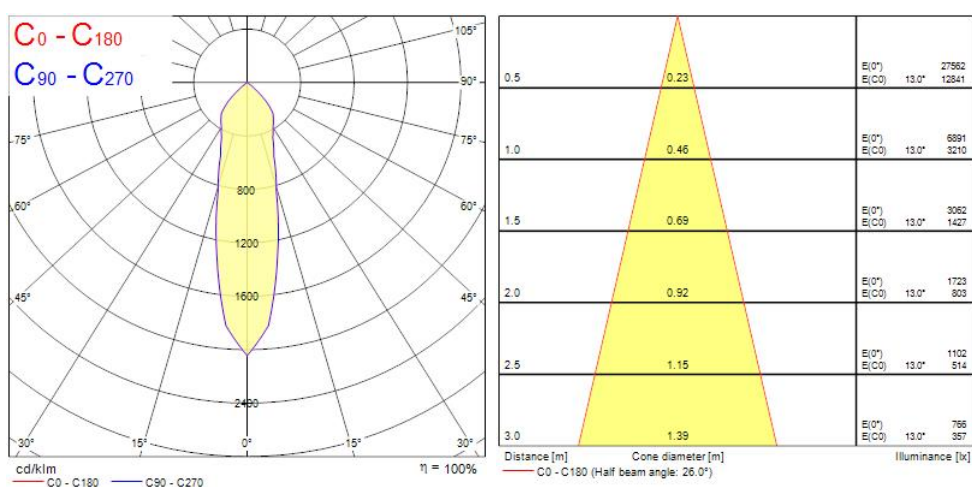

### Features

- Integrated LED gimbal accent downlight, single head, ideal for retail and display applications, die-cast aluminium body, passive cooling, beam angle: 26°, optics: aluminium reflector and lens combination, colour temperature: 3000K warm white, total system power: 35W, total fixture output: 3369lm, 96lm/W, LOR: 100%, colour rendering: Ra 90 typical, LED Chromacity: 3 step MacAdam ellipse, IR/UV free light source without heat radiation, operating voltage: 220-240V / 50-60Hz, electronic driver, non-dimmable, electrical protection: CLASS II, ingress protection rating: IP20, suitable for internal environment only, ceiling cut-out: 148x148mm, dimensions: 163x163x104mm, weight: 0.77kg.

### Photometry