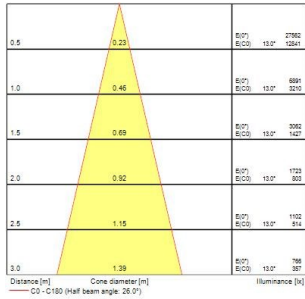

Expospot 90 cardan square EXPOSPOT 90 MONO HO RA90 3000K NB WHITE 2070088