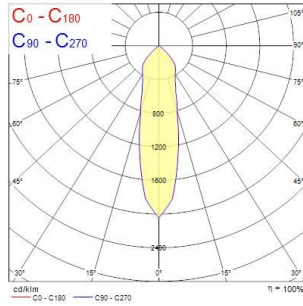

Expospot 90 cardan square EXPOSPOT 90 MONO HO RA90 3000K NB WHITE 2070088