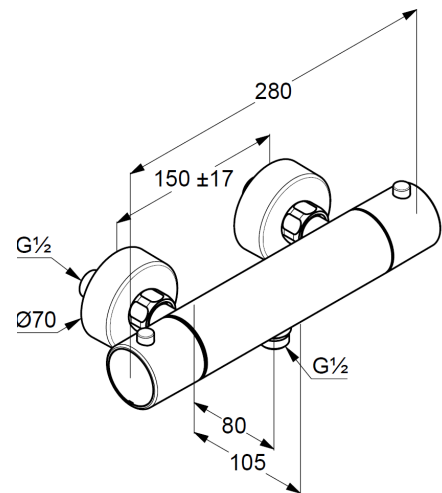

protected against back flow

shower outlet G1/2

ceramic headparts 180°

flow rate at 3 bar 18 l/min.

S-unions G1/2 x G3/4

with dirt-catcher sieve

### Produktabbildung/ Product picture

### Maßzeichnung/ Dimensional drawing