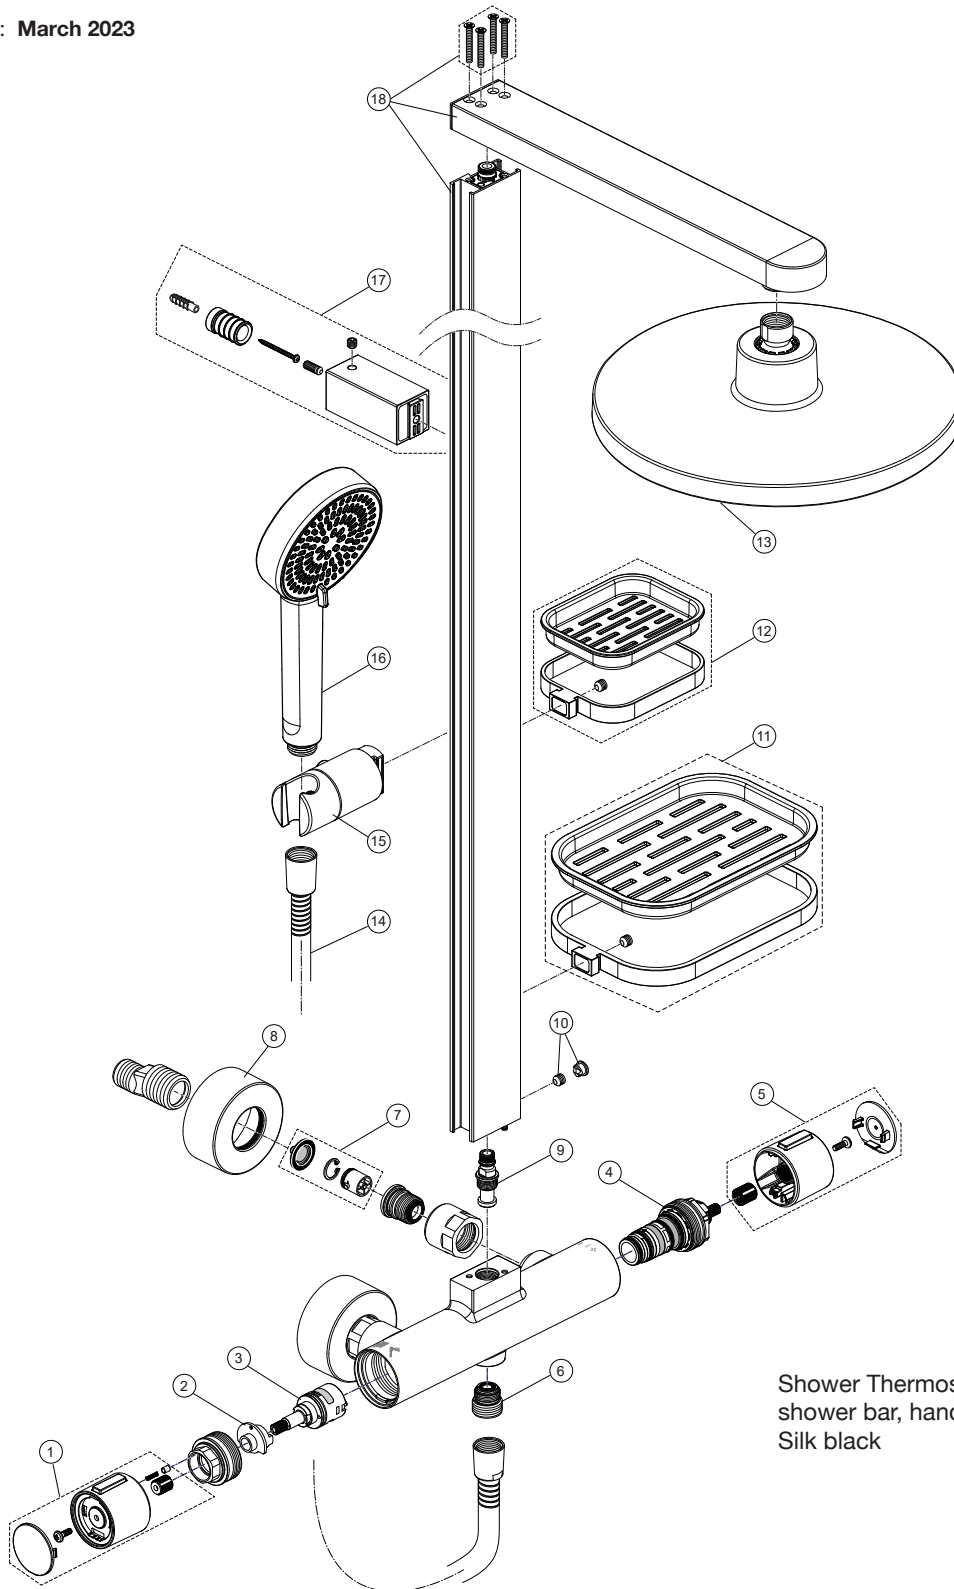

Produced from: March 2023

Shower Thermostat with diverter,
shower bar, handspray and Rainshower
Silk black **BD583XG or BD893XG**

Replace XX with the appropriate finish code
Rose = RO Silver = SI Silk black = XG

Example spare part order:
A 861 773 XG in Silk black

Pos.	Description	Part-Number	Qty.	Pos.	Description	Part-Number	Qty.
1	Handle Volume cpl.	A 861 773 XX	1 Set	10	Screw with cap	A 861 640 XX	1 Set
2	Adapter	A 861 647 NU	1 pcs	11	Soap dish big	A 861 631 XX	1 Set
3	Stop valve with diverter	A 861 558 NU	1 Set	12	Soap dish small	A 861 632 XX	1 Set
4	Therm. Cartridge w. key	A 861 622 NU	1 Set	13	Head shower 2F	BD 581 XX	1 pcs
5	Handle Therm. cpl.	A 861 623 XX	1 Set	14	Shower hose 1750 mm	BE 175 XX	1 pcs
6	Nipple G1/2 outside cpl.	A 861 624 XX	1 Set	15	Slider & holder f. handshr	A 861 629 XX	1 Set
7	Non-return valve	A 861 372 NU	1 Set	16	Hand shower 2F	BD 580 XX	1 pcs
8	Escutcheon	A 861 625 XX	1 pcs	17	Wall fixation complete	A 861 630 XX	1 Set
9	Connection nipple cpl.	A 861 627 NU	1 Set	18	Shower bar cpl.	A 861 628 XX	1 Set