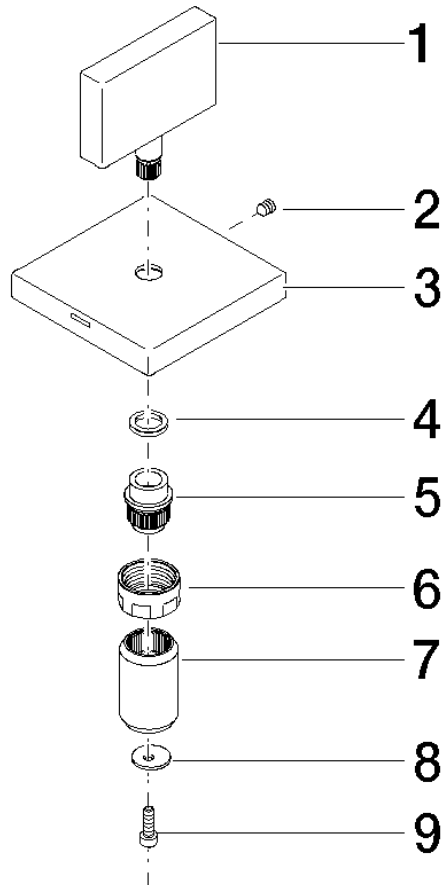

Handle for side valve Cold 60 x 75 x 60 mm - Dark Chrome

SPARE PARTS

90 20 78 002 04 Product version from 11/23/2020

	Dark Chrome	90 20 78 002 04-19
	Chrome	90 20 78 002 04-00
	Brushed Platinum	90 20 78 002 04-06
	Platinum	90 20 78 002 04-08
	Brushed Light Gold (PVD)	90 20 78 002 04-27
	Brushed Durabrass (23kt Gold)	90 20 78 002 04-28
	Brushed Gold (PVD)	90 20 78 002 04-37
	Brushed Dark Brass (PVD)	90 20 78 002 04-39
	Brushed Bronze (PVD)	90 20 78 002 04-42
	Brushed Champagne (22kt Gold)	90 20 78 002 04-46
	Champagne (22kt Gold)	90 20 78 002 04-47
	Cyprum	90 20 78 002 04-49
	Brushed Dark Platinum	90 20 78 002 04-99

Handle for side valve Cold 60 x 75 x 60 mm - Dark Chrome

SPARE PARTS

90 20 78 002 04 Product version from 11/23/2020

Handle for side valve Cold 60 x 75 x 60 mm - Dark Chrome

SPARE PARTS

90 20 78 002 04 Product version from 11/23/2020

90 20 78 002 04 Product version from 11/23/2020

Parts for other finishes can be found here: [Chrome](#)

Spare parts list

No.	Item Number	Name	Quantity used	Delivery time
9	09 30 30 167 90	Mounting Cylinder head screw with hexagon socket M3 x 10 mm -	1.00	14
3	09 27 78 045-19	rosette	1.00	40
7	09 12 12 058 90	Sleeve Ø 18 x 29 mm -	1.00	14
6	09 23 30 074 90	Mounting Nut M16 x 1 -	1.00	14
8	09 30 11 193 90	Disc with tothing Ø 12 x 1 mm -	1.00	14
1	09 20 78 007-19	handle	1.00	40
5	09 12 12 057 90	Fixing cap white Ø 15 x 17 mm -	1.00	14
4	09 14 03 187 90	Ring -	1.00	14
2	90 31 11 007 00 90	Mounting Threaded pin with hexagon socket M4 x 6 mm -	1.00	14